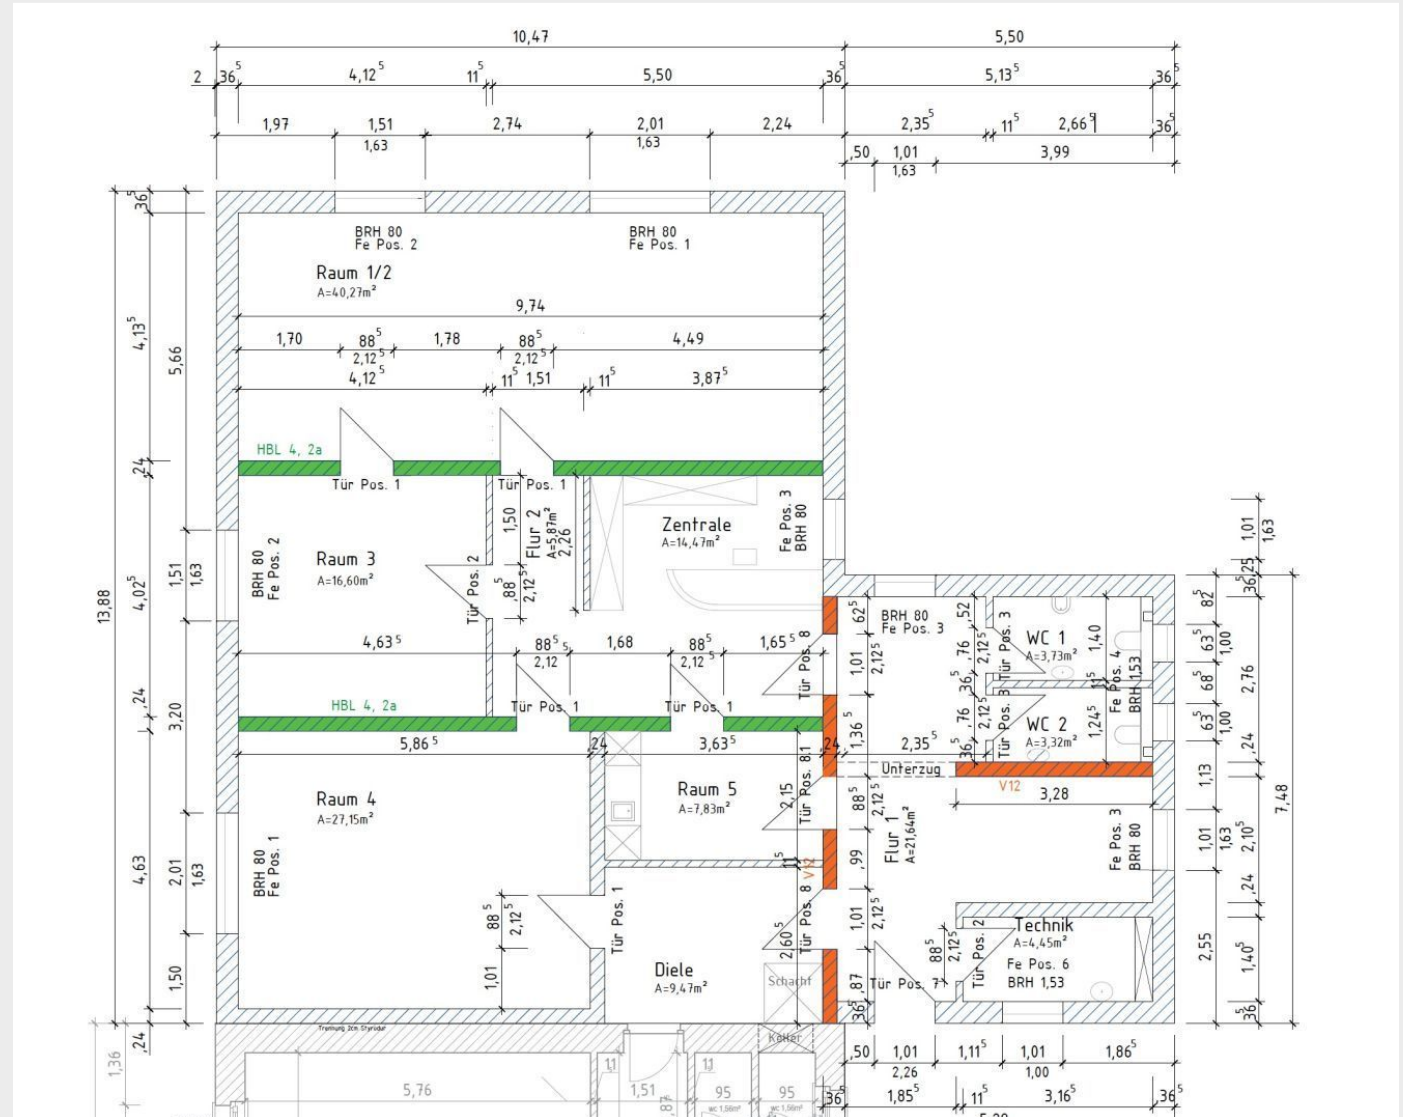

Office for Rent

€1,900 / month

Remich // LUX

GENERAL INFO

Type	Office
Contract	Rent
Size	77.00 sq.m.
PARKING	
Open Parking Space	6

Reference

1676