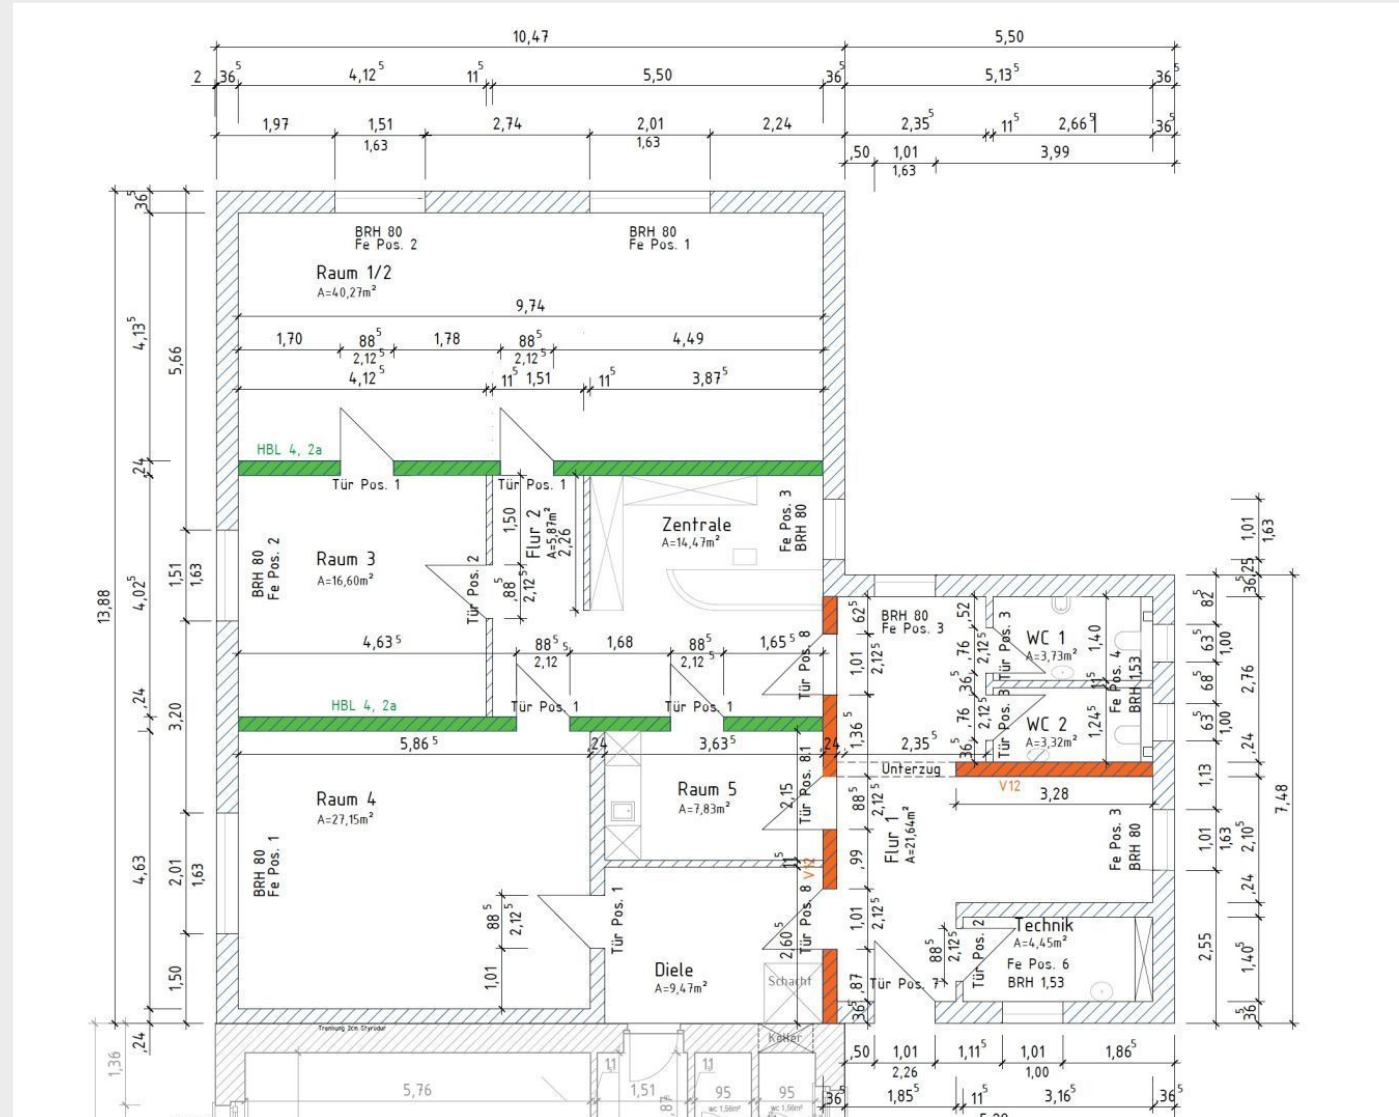

Size

33.00 sq.m.

PARKING

Open Parking Space

3

Reference

1675